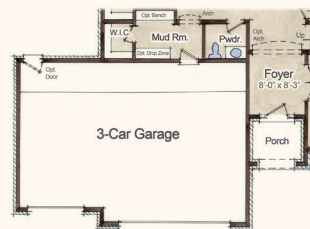

Vitale Companies – The Sienna

HOME STYLE Colonial | 2,503-2,793 sf

SIENNA - Colonial

SQUARE FOOTAGE

First Floor: 1,301 S.F.
Second Floor: 1,202 S.F.
Total (3BR): 2,503 S.F.
4th Bedroom and Bath Option: + 290 S.F.
Total (4BR): 2,503 + 290 = 2,793 S.F.