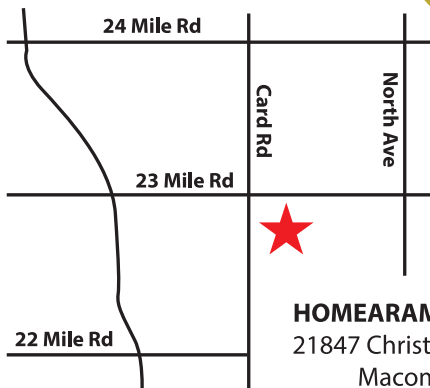

WASHINGTON LAKEVIEW

PINEBROOK ESTATES

Visit our **MODEL** in Stonecrest
Notre Dame Blvd.
Washington, MI 48095
586-697-5478

Visit our **MODEL** in Stonecrest
Pine Brook Drive
Shelby Twp., MI 48315
586-697-5478

STONECREST Phase I and II

Visit Our **MODEL**
60041 Stonecrest Drive
Washington, MI 48094
586-697-5478

HOMEARAMA SHOW HOMES
21847 Christenbury Creek Blvd
Macomb, MI 48044
586-213-5877

Visit our **MODEL** in Stonecrest
Heidi Drive
Addison Twp., MI 48363
586-213-5877