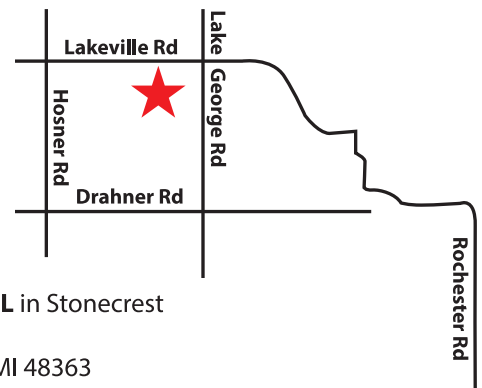

WASHINGTON LAKEVIEW

PINEBROOK ESTATES

Visit our **MODEL** in Stonecrest
Notre Dame Blvd.
Washington, MI 48095
586-697-5478

Visit our **MODEL** in Stonecrest
Pine Brook Drive
Shelby Twp., MI 48315
586-697-5478

STONECREST Phase I and II

Visit Our **MODEL**
60041 Stonecrest Drive
Washington, MI 48094
586-697-5478

HOMEARAMA SHOW HOMES
21847 Christenbury Creek Blvd
Macomb, MI 48044
586-213-5877

Visit our **MODEL** in Stonecrest
Heidi Drive
Addison Twp., MI 48363
586-213-5877