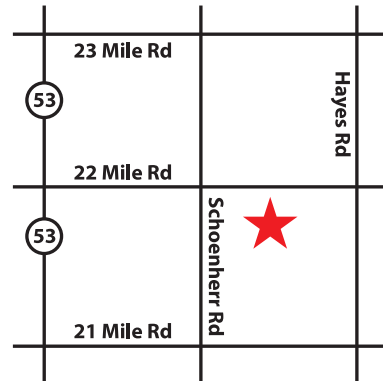

WASHINGTON LAKEVIEW

PINEBROOK ESTATES

Visit our **MODEL** in Stonecrest
Notre Dame Blvd.
Washington, MI 48095
586-697-5478

Visit our **MODEL** in Stonecrest
Pine Brook Drive
Shelby Twp., MI 48315
586-697-5478

STONECREST Phase I and II

Visit Our **MODEL**
60041 Stonecrest Drive
Washington, MI 48094
586-697-5478

HOMEARAMA SHOW HOMES
21847 Christenbury Creek Blvd
Macomb, MI 48044
586-213-5877

Visit our **MODEL** in Stonecrest
Heidi Drive
Addison Twp., MI 48363
586-213-5877