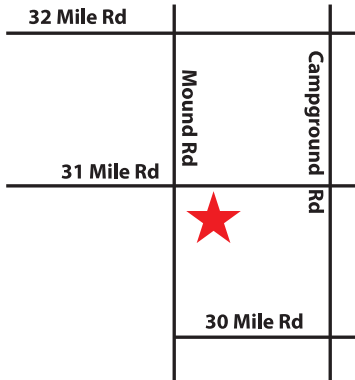

WASHINGTON LAKEVIEW

PINEBROOK ESTATES

Visit our **MODEL** in Stonecrest
Notre Dame Blvd.
Washington, MI 48095
586-697-5478

Visit our **MODEL** in Stonecrest
Pine Brook Drive
Shelby Twp., MI 48315
586-697-5478

STONECREST Phase I and II

Visit Our **MODEL**
60041 Stonecrest Drive
Washington, MI 48094
586-697-5478

HOMEARAMA SHOW HOMES
21847 Christenbury Creek Blvd
Macomb, MI 48044
586-213-5877

Visit our **MODEL** in Stonecrest
Heidi Drive
Addison Twp., MI 48363
586-213-5877