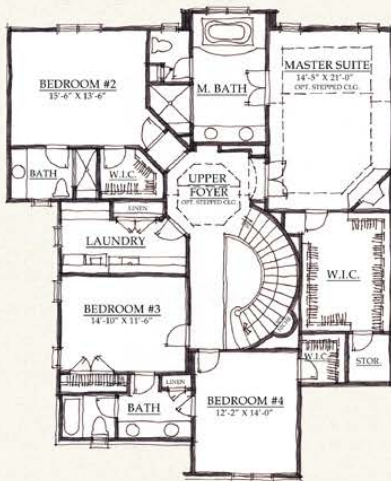

The Carlton II

Bradbury On The Park

Historical
Details

Front Elevation

Second Floor Plan

First Floor Plan

Floor Plans
 First Floor: 1871 Square Feet
 Second Floor: 1956 Square Feet
 Total: 3827 Square Feet