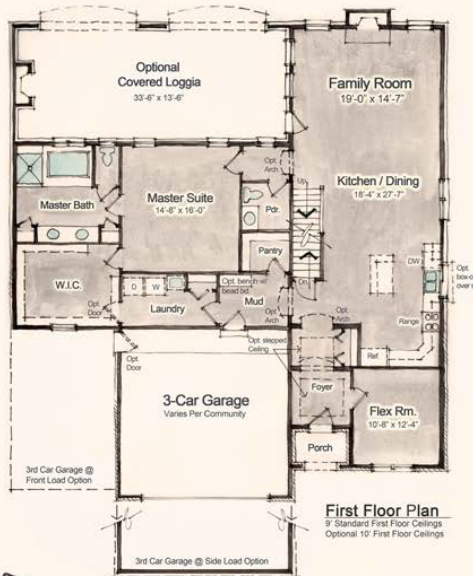

Vitale Companies - The Braxton

HOME STYLE Split-Level | 2,703-3,217 sf

BRAXTON - Split Colonial

*- French Country
Front Entry*

*- Classical
Side Entry*

“BRINGING THE DREAM HOME”